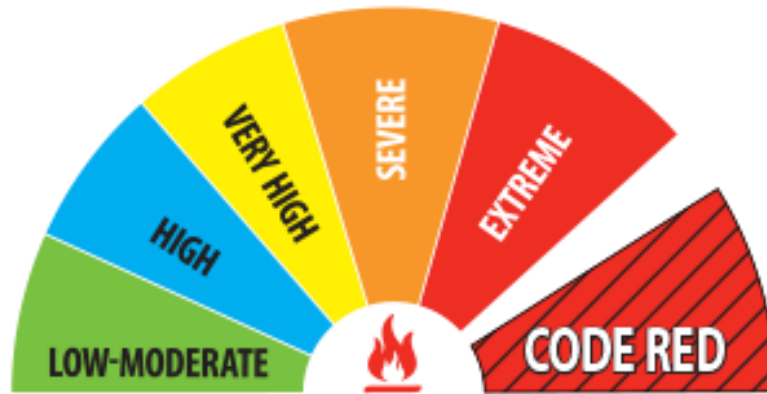

Code Red Day Information

*Play, laugh...
...learn, grow!*

GRPSA acknowledges the importance of our staff, your children, and the community. Due to this, **all GRPSA centres** will close on Code Red Days

Where possible, we will notify parents via text message as soon as we are notified by the Department of a Code Red Day prior to closing our services and we will confirm the decision to close by 12 noon the day before the planned closure. Once confirmed, the decision to close will not change, regardless of improvements in the weather forecast.